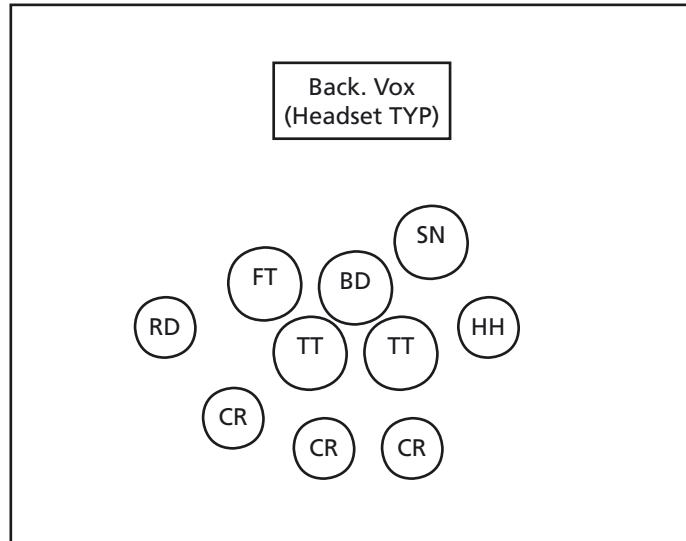

# Bühnenplan T.Y.P

Git. 1

Bass (line)

Git. 2

Back. Vox

Back. Vox

Lead Vox  
(SM 58 /  
Sender v. TYP)